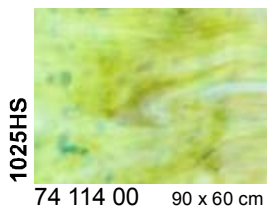

YOUGHIOGHENY glass is hand crafted according to the old tradition. It is eminently suitable for all colored glass applications. In cooperation with Paul Crist YOUGHIOGHENY manufactures so-called reproduction glass. This glass is produced with reference to famous Tiffany lamps such as "Laburnum" and "Wisteria". Unusual and very beautiful is the "Stipple Glass (SP) with its slightly milky, ice-like surface texture.

**Beschreibung / Description**

- i Irisierend / Iridescent
- SP Stipple-Glas / Stipple-Glass
- RG Reproduktionsglas / Reproduction Glass
- HS Mottles, Streakies
- RSP Rippel SP / Ripple SP
- RIP Rippel / Ripple
- Neu/New Neues Produkt / New product

Glasmaß / sheet size: ca. 0,92 x 0,61 m  
 Gewicht pro Blatt / weight per sheet: 4,2 kg  
 Kisteninhalt / case contents: 45 Blatt / sheets  
 Gewicht pro Kiste / weight of case: 190 kg

**Virtuoso Glas  
Virtuoso Production Art Glass**

Tiffany-Reproduktionsglas  
Tiffany Reproduction Glass

Uvedené rozměry tabulí jsou přibližné, mohou se nepatrně lišit.

**Stippelglas**  
**Stipple Art Glass**

Uvedené rozměry tabulí jsou přibližné, mohou se nepatrně lišit.