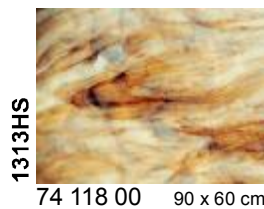

YOUGHIOGHENY-Glas wird nach alter Tradition handgemacht. Es eignet sich vorzüglich für alle Arten von Farbglas-Anwendungen. In Zusammenarbeit mit Paul Crist stellt YOUGHIOGHENY das sogenannte Reproduktionsglas her. Es wird in Anlehnung an berühmte Lampen wie "Laburnum" und "Wisteria" produziert. Außergewöhnlich und wunderschön ist das "Stipple-Glas" (SP) mit seiner leicht milchigen, eisartigen Oberfläche.

YOUGHIOGHENY glass is hand crafted according to the old tradition. It is eminently suitable for all colored glass applications. In cooperation with Paul Crist YOUGHIOGHENY manufactures so-called reproduction glass. This glass is produced with reference to famous Tiffany lamps such as "Laburnum" and "Wisteria". Unusual and very beautiful is the "Stipple Glass (SP) with its slightly milky, ice-like surface texture.

Beschreibung / Description

- i Irisierend / Iridescent
- SP Stipple-Glas / Stipple-Glass
- RG Reproduktionsglas / Reproduction Glass
- HS Mottles, Streakies
- RSP Rippel SP / Ripple SP
- RIP Rippel / Ripple
- Neu/New Neues Produkt / New product

Glasmaß / sheet size: ca. 0,92 x 0,61 m
Gewicht pro Blatt / weight per sheet: 4,2 kg
Kisteninhalt / case contents: 45 Blatt / sheets
Gewicht pro Kiste / weight of case: 190 kg

**Virtuoso Glas
Virtuoso Production Art Glass**