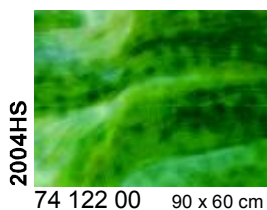

YOUGHIOGHENY glass is hand crafted according to the old tradition. It is eminently suitable for all colored glass applications. In cooperation with Paul Crist YOUGHIOGHENY manufactures so-called reproduction glass. This glass is produced with reference to famous Tiffany lamps such as "Laburnum" and "Wisteria". Unusual and very beautiful is the "Stipple Glass (SP) with its slightly milky, ice-like surface texture.

**Beschreibung / Description**

- i Irisierend / Iridescent
- SP Stipple-Glas / Stipple-Glass
- RG Reproduktionsglas / Reproduction Glass
- HS Mottles, Streakies
- RSP Rippel SP / Ripple SP
- RIP Rippel / Ripple
- Neu/New Neues Produkt / New product

Glasmaß / sheet size: ca. 0,92 x 0,61 m  
 Gewicht pro Blatt / weight per sheet: 4,2 kg  
 Kisteninhalt / case contents: 45 Blatt / sheets  
 Gewicht pro Kiste / weight of case: 190 kg

**Virtuoso Glas  
Virtuoso Production Art Glass**