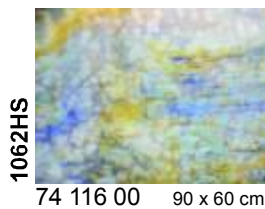

YOUGHIOGHENY glass is hand crafted according to the old tradition. It is eminently suitable for all colored glass applications. In cooperation with Paul Crist YOUGHIOGHENY manufactures so-called reproduction glass. This glass is produced with reference to famous Tiffany lamps such as "Laburnum" and "Wisteria". Unusual and very beautiful is the "Stipple Glass (SP) with its slightly milky, ice-like surface texture.

**Beschreibung / Description**

- i Irisierend / Iridescent
- SP Stipple-Glas / Stipple-Glass
- RG Reproduktionsglas / Reproduction Glass
- HS Mottles, Streakies
- RSP Rippel SP / Ripple SP
- RIP Rippel / Ripple
- Neu/New Neues Produkt / New product

Glasmaß / sheet size: ca. 0,92 x 0,61 m  
 Gewicht pro Blatt / weight per sheet: 4,2 kg  
 Kisteninhalt / case contents: 45 Blatt / sheets  
 Gewicht pro Kiste / weight of case: 190 kg

**Virtuoso Glas  
Virtuoso Production Art Glass**

Tiffany-Reproduktionsglas  
Tiffany Reproduction Glass

Uvedené rozměry tabulí jsou přibližné, mohou se nepatrně lišit.

**Stippelglas**  
**Stipple Art Glass**

Uvedené rozměry tabulí jsou přibližné, mohou se nepatrně lišit.