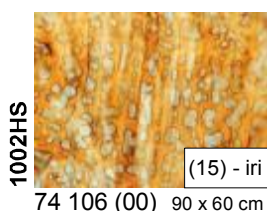

YOUGHIOGHENY glass is hand crafted according to the old tradition. It is eminently suitable for all colored glass applications. In cooperation with Paul Crist YOUGHIOGHENY manufactures so-called reproduction glass. This glass is produced with reference to famous Tiffany lamps such as "Laburnum" and "Wisteria". Unusual and very beautiful is the "Stipple Glass (SP) with its slightly milky, ice-like surface texture.

**Beschreibung / Description**

- i Irisierend / Iridescent
- SP Stipple-Glas / Stipple-Glass
- RG Reproduktionsglas / Reproduction Glass
- HS Mottles, Streakies
- RSP Rippel SP / Ripple SP
- RIP Rippel / Ripple
- Neu/New Neues Produkt / New product

Glasmaß / sheet size: ca. 0,92 x 0,61 m  
 Gewicht pro Blatt / weight per sheet: 4,2 kg  
 Kisteninhalt / case contents: 45 Blatt / sheets  
 Gewicht pro Kiste / weight of case: 190 kg

**Virtuoso Glas  
Virtuoso Production Art Glass**

Tiffany-Reproduktionsglas  
Tiffany Reproduction Glass

Uvedené rozměry tabulí jsou přibližné, mohou se nepatrně lišit.

**Stippelglas**  
**Stipple Art Glass**

Uvedené rozměry tabulí jsou přibližné, mohou se nepatrně lišit.