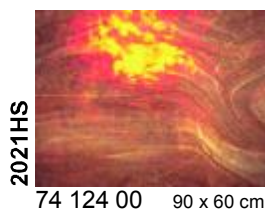

YOUGHIOGHENY glass is hand crafted according to the old tradition. It is eminently suitable for all colored glass applications. In cooperation with Paul Crist YOUGHIOGHENY manufactures so-called reproduction glass. This glass is produced with reference to famous Tiffany lamps such as "Laburnum" and "Wisteria". Unusual and very beautiful is the "Stipple Glass (SP) with its slightly milky, ice-like surface texture.

**Beschreibung / Description**

- i Irisierend / Iridescent
- SP Stipple-Glas / Stipple-Glass
- RG Reproduktionsglas / Reproduction Glass
- HS Mottles, Streakies
- RSP Rippel SP / Ripple SP
- RIP Rippel / Ripple
- Neu/New Neues Produkt / New product

Glasmaß / sheet size: ca. 0,92 x 0,61 m  
 Gewicht pro Blatt / weight per sheet: 4,2 kg  
 Kisteninhalt / case contents: 45 Blatt / sheets  
 Gewicht pro Kiste / weight of case: 190 kg

**Virtuoso Glas  
Virtuoso Production Art Glass**