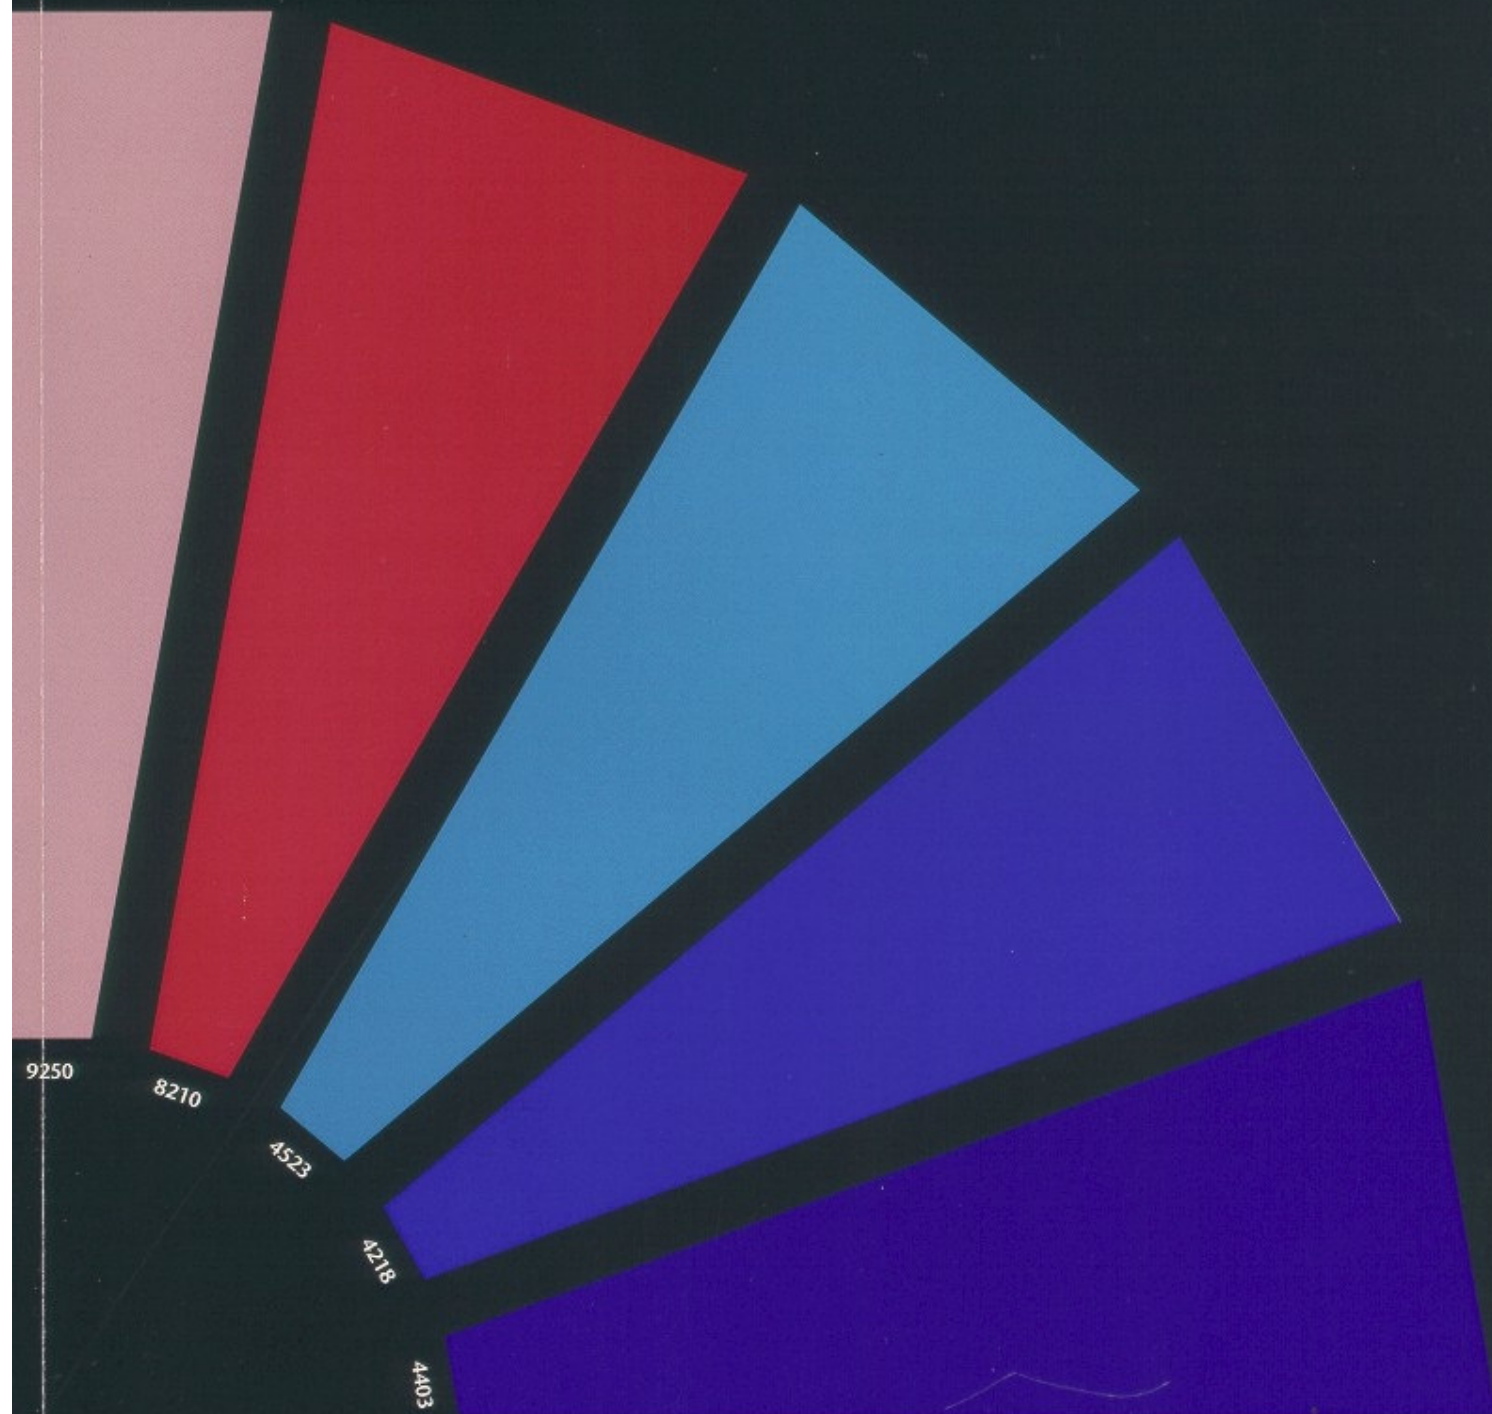

SCHOTT DESAG
FASCINATION OF
COLOURED
GLASS

IMERA™
Coloured Glass,
machine drawn

TIFFANY GLAS KUNST GmbH

Helleforthstraße 18
D-33758 Schloß Holte-Stukenbrock
fon: +49 (0)52 07 . 91 28-0
fax: +49 (0)52 07 . 91 28 40
e-mail: tgk@tgk.de
Internet: <http://www.tgk.de>

SCHOTT
glass made of ideas

SCHOTT DESAG
FASCINATION OF
COLOURED
GLASS

IMERA™

Coloured Glass,
machine drawn

The colour panels illustrated reproduce the colour impression created by the glass when viewed under standard light type A. Reproduction and printing can result in some variation between the colours illustrated here and the original colours.