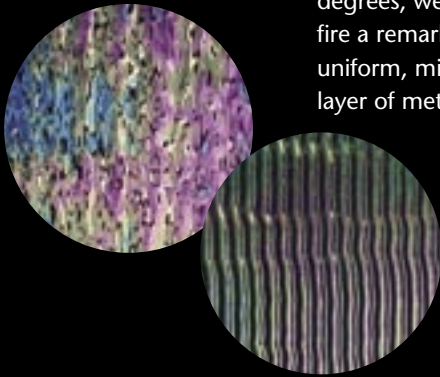

291-61S  
Champagne

200S  
White

240-74SF  
Lilac

The striking, multi-color blends in our Pearl Opal family promise a unique combination of rich luminescence and perfect light transmission. The unmistakable Pearl glow dances beautifully in concert with subtle Corsica texturing. These mixes are the very essence of modern art glass -- the nucleus of contemporary stained glass art..

When crystallization occurs in glass, translucency is reduced and reflective qualities take on increased importance. Reflective opaques are critical for glass mosaic and wall art, and very popular for kilncrafting. In traditional glass art, they provide balance and shadow. Add backlight, and these muted solids reveal a captivating, luminescent glow.

# Opagues

# Iridescent

Many Spectrum glasses are currently available with an Iridescent surface. At temperatures upwards of 1000 degrees, we flash-fire a remarkably uniform, micro-thin layer of metallic

crystal to the glass surface, creating a radiant exhibition of jewel-like color across the sheet. Spectrum Iridescent is vintage Mother of Pearl, an art glass favorite since the turn of the century.